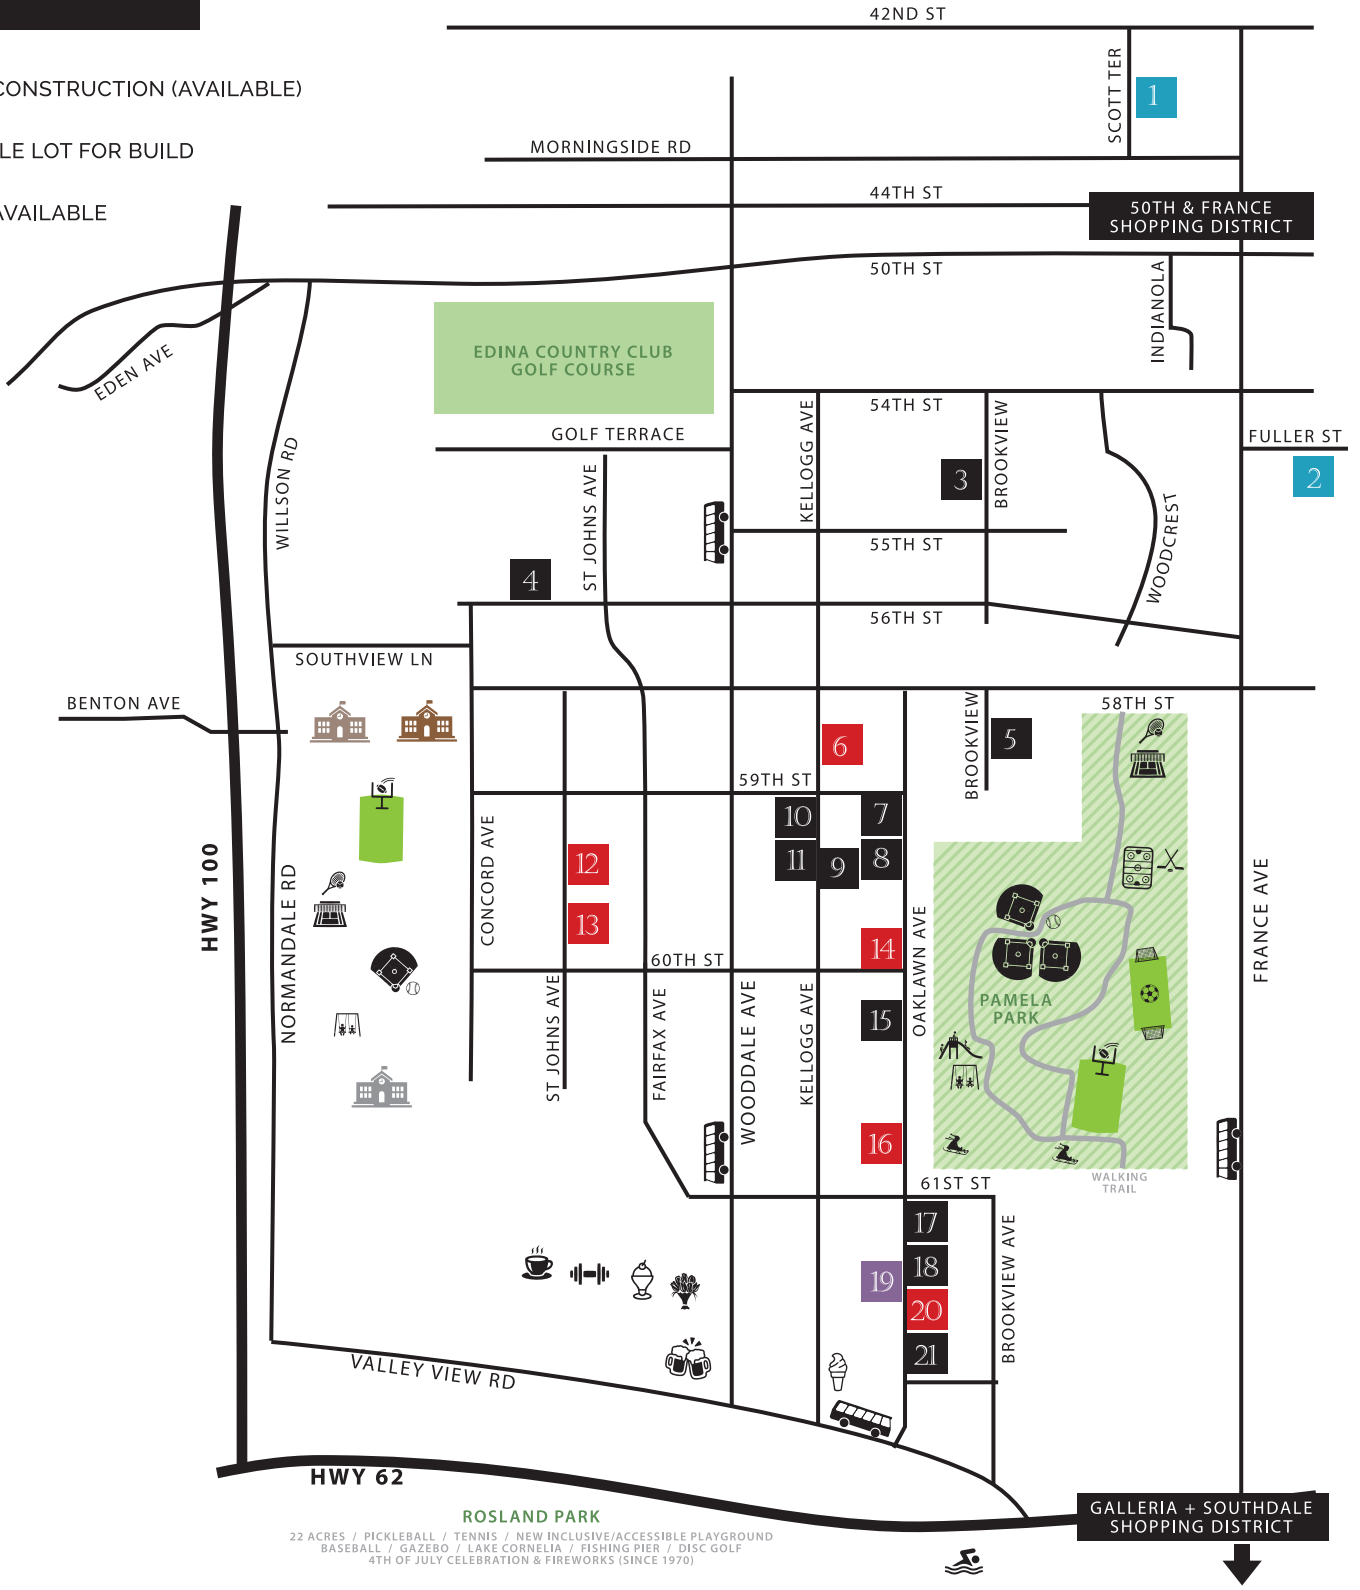

-  UNDER CONSTRUCTION (AVAILABLE)
-  AVAILABLE LOT FOR BUILD
-  MODEL AVAILABLE
-  SOLD

* Map not to scale. For illustration purposes only.

- | | | | |
|--|---|---|--|
|  FRENCH IMMERSION ELEMENTARY |  PATISSERIE MARGO |  ARTISTIC FLORAL |  BUS LINE |
|  SOUTH VIEW MIDDLE SCHOOL |  PHYSICAL CULTURE(v) |  TOWN HALL BREWERY/RESTAURANT |  EDINA AQUATIC CENTER |
|  CONCORD ELEMENTARY |  SNUFFY'S MALT SHOP |  NEIGHBORHOOD ICE CREAM SHOPPE | |

MAPPED HOMES

1 - 4227 SCOTT TERRACE	12 - 5925 ST. JOHNS
2 - 3505 FULLER	13 - 5933 ST. JOHNS
3 - 5428 BROOKVIEW	14 - 5928 OAKLAWN
4 - 4604 W 56TH	15 - 6008 OAKLAWN
5 - 5825 BROOKVIEW	16 - 6044 OAKLAWN
6 - 5837 KELLOGG	17 - 6101 OAKLAWN
7 - 5900 OAKLAWN	18 - 6105 OAKLAWN
8 - 5904 OAKLAWN	19 - 6108 OAKLAWN
9 - 5921 KELLOGG	20 - 6109 OAKLAWN
10 - 5904 KELLOGG	21 - 6133 OAKLAWN
11 - 5908 KELLOGG	