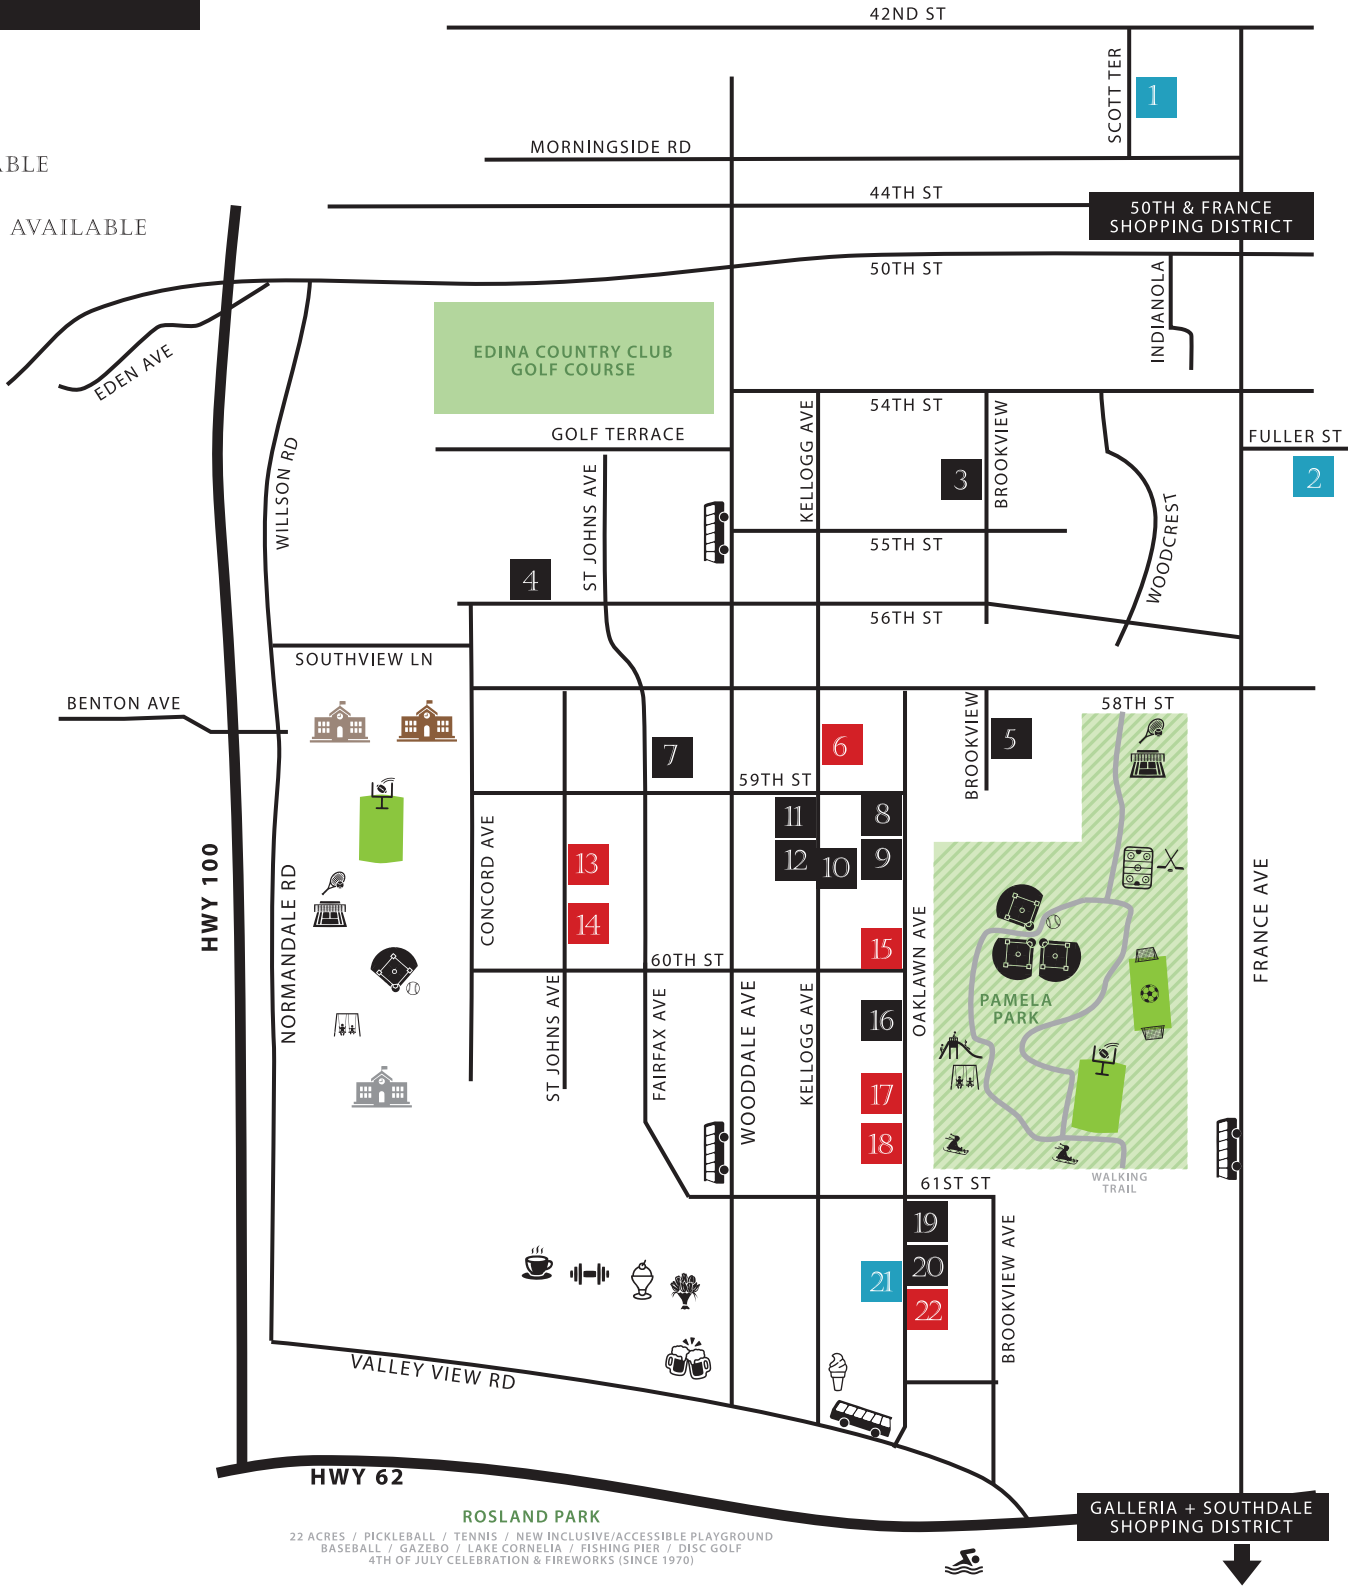

REFINED

CUSTOM HOMES

- SOLD
- AVAILABLE
- MODEL AVAILABLE

* Map not to scale. For illustration purposes only.

- | | | | | | | | |
|--|-----------------------------|--|---------------------|--|-------------------------------|--|----------------------|
| | FRENCH IMMERSION ELEMENTARY | | PATISSERIE MARGO | | ARTISTIC FLORAL | | BUS LINE |
| | SOUTH VIEW MIDDLE SCHOOL | | PHYSICAL CULTURE(v) | | TOWN HALL BREWERY/RESTAURANT | | EDINA AQUATIC CENTER |
| | CONCORD ELEMENTARY | | SNUFFY'S MALT SHOP | | NEIGHBORHOOD ICE CREAM SHOPPE | | |

MAPPED HOMES

1 - 4227 SCOTT TERRACE	12 - 5908 KELLOGG
2 - 3505 FULLER	13 - 5925 ST. JOHNS
3 - 5428 BROOKVIEW	14 - 5933 ST. JOHNS
4 - 4604 W 56TH	15 - 5928 OAKLAWN
5 - 5825 BROOKVIEW	16 - 6008 OAKLAWN
6 - 5837 KELLOGG	17 - 6028 OAKLAWN
7 - 5829 FAIRFAX	18 - 6044 OAKLAWN
8 - 5900 OAKLAWN	19 - 6101 OAKLAWN
9 - 5904 OAKLAWN	20 - 6105 OAKLAWN
10 - 5921 KELLOGG	21 - 6108 OAKLAWN
11 - 5904 KELLOGG	22 - 6109 OAKLAWN