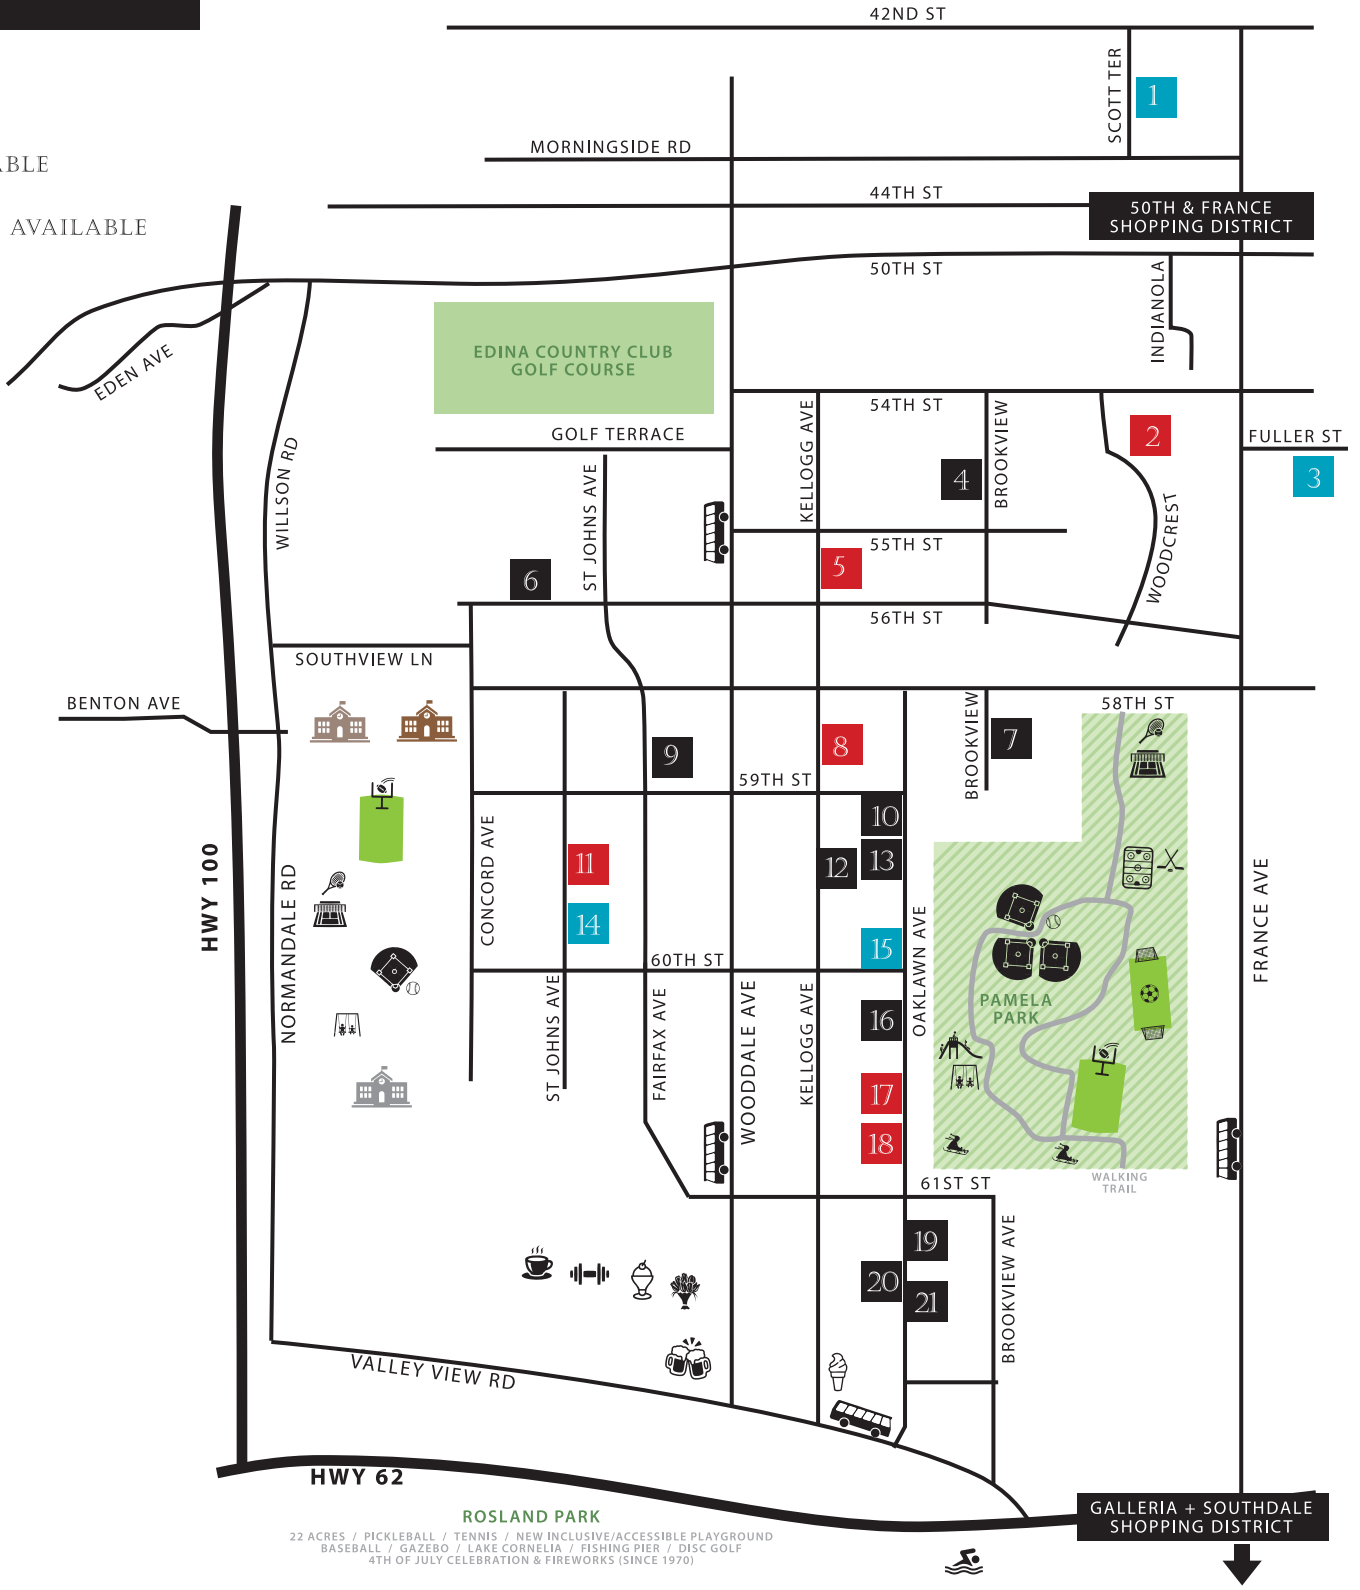

# REFINED

CUSTOM HOMES

- SOLD
- AVAILABLE
- MODEL AVAILABLE

\* Map not to scale. For illustration purposes only.

- |  |                             |  |                     |  |                               |  |                      |
|--|-----------------------------|--|---------------------|--|-------------------------------|--|----------------------|
|  | FRENCH IMMERSION ELEMENTARY |  | PATISSERIE MARGO    |  | ARTISTIC FLORAL               |  | BUS LINE             |
|  | SOUTH VIEW MIDDLE SCHOOL    |  | PHYSICAL CULTURE(v) |  | TOWN HALL BREWERY/RESTAURANT  |  | EDINA AQUATIC CENTER |
|  | CONCORD ELEMENTARY          |  | SNUFFY'S MALT SHOP  |  | NEIGHBORHOOD ICE CREAM SHOPPE |  |                      |

MAPPED HOMES

---

1 - 4227 SCOTT TERRACE	12 - 5921 KELLOGG
2 - 5421 WOODCREST	13 - 5904 OAKLAWN
3 - 3505 FULLER	14 - 5933 ST. JOHNS
4 - 5428 BROOKVIEW	15 - 5928 OAKLAWN
5 - 5505 KELLOGG	16 - 6008 OAKLAWN
6 - 4604 W 56TH	17 - 6028 OAKLAWN
7 - 5825 BROOKVIEW	18 - 6044 OAKLAWN
8 - 5837 KELLOGG	19 - 6101 OAKLAWN
9 - 5829 FAIRFAX	20 - 6108 OAKLAWN
10 - 5900 OAKLAWN	21 - 6109 OAKLAWN
11 - 5925 ST. JOHNS	