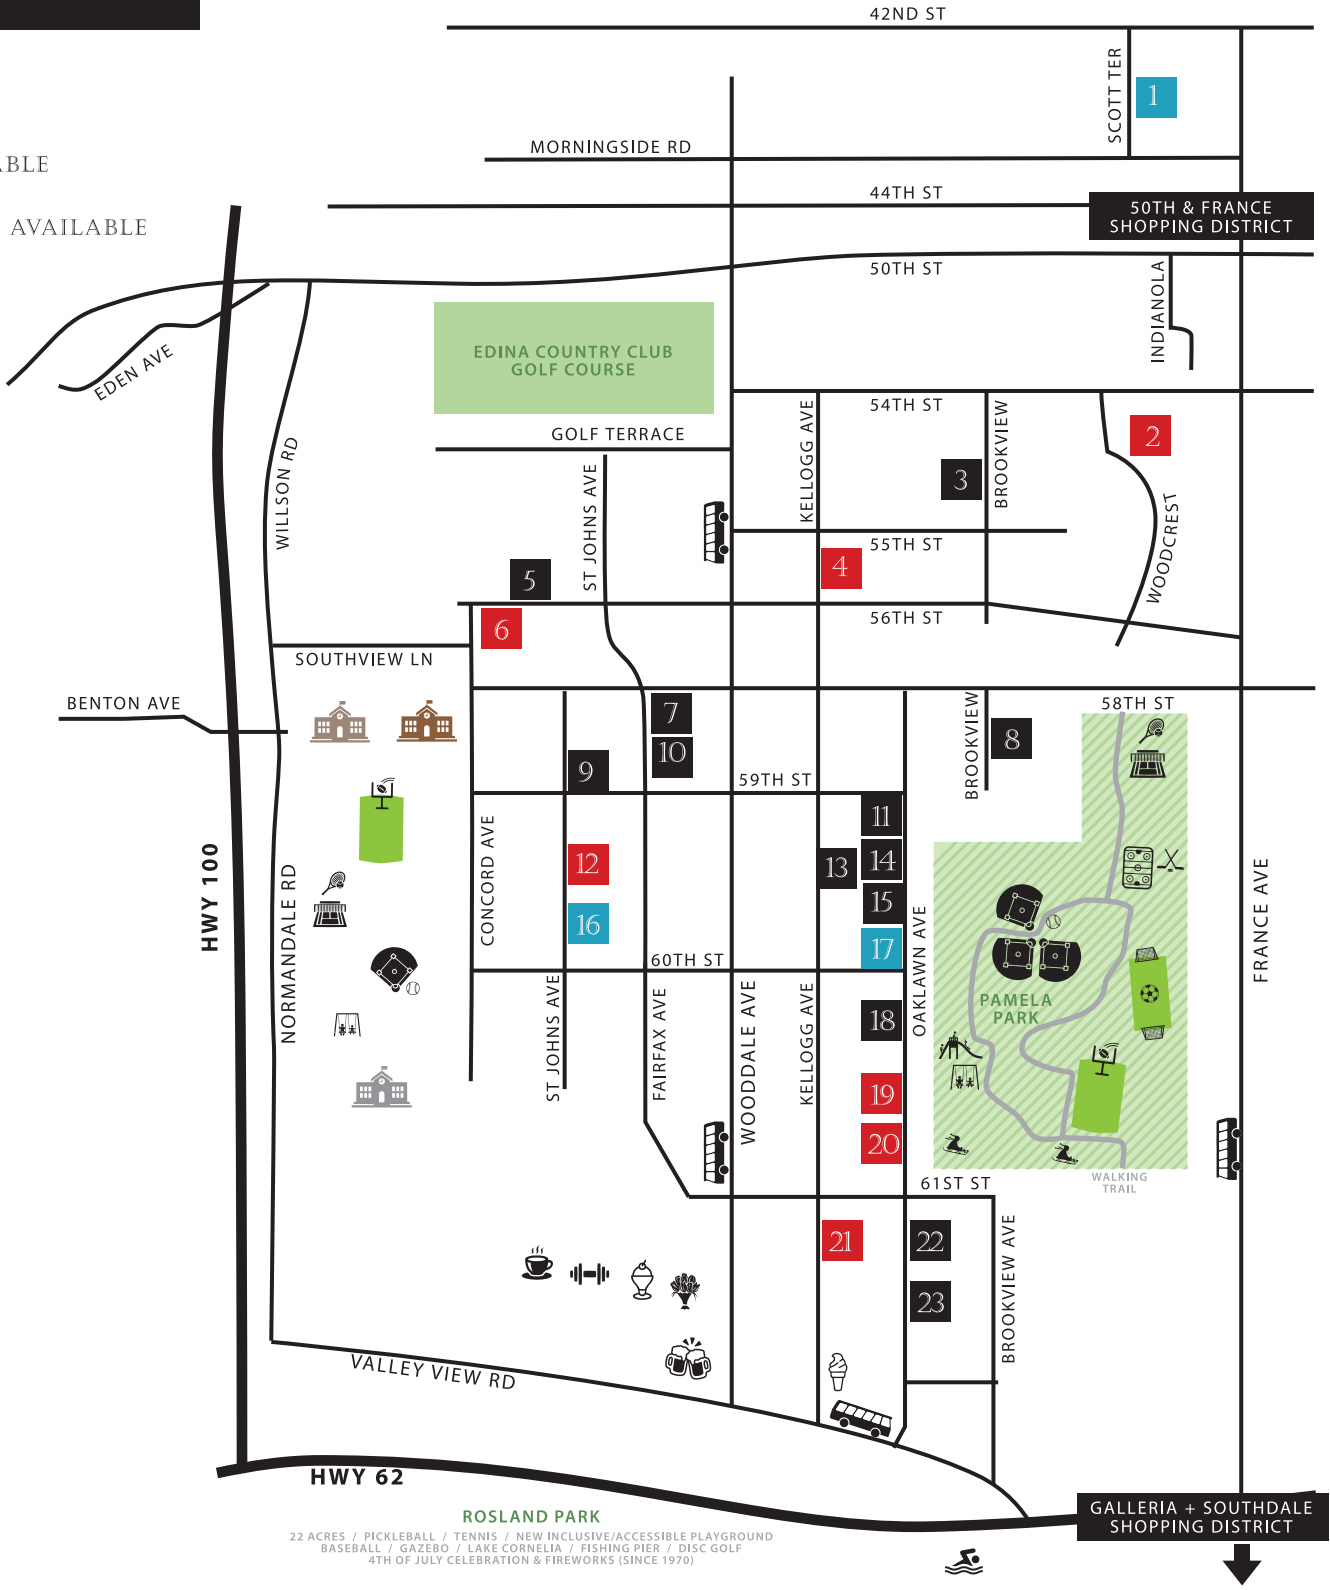

# REFINED

CUSTOM HOMES

- SOLD
- AVAILABLE
- MODEL AVAILABLE

\* Map not to scale. For illustration purposes only.

- |                             |                     |                               |                      |
|-----------------------------|---------------------|-------------------------------|----------------------|
| FRENCH IMMERSION ELEMENTARY | PATISSERIE MARGO    | ARTISTIC FLORAL               | BUS LINE             |
| SOUTH VIEW MIDDLE SCHOOL    | PHYSICAL CULTURE(v) | TOWN HALL BREWERY/RESTAURANT  | EDINA AQUATIC CENTER |
| CONCORD ELEMENTARY          | SNUFFY'S MALT SHOP  | NEIGHBORHOOD ICE CREAM SHOPPE |                      |

MAPPED HOMES

---

1 - 4227 SCOTT TERRACE	13 - 5921 KELLOGG
2 - 5421 WOODCREST	14 - 5904 OAKLAWN
3 - 5428 BROOKVIEW	15- 5916 OAKLAWN
4- 5505 KELLOGG	16 - 5933 ST. JOHNS
5 - 4604 W 56TH	17- 5928 OAKLAWN
6 - 4629 WEST 56TH	18 - 6008 OAKLAWN
7 - 5821 FAIRFAX	19 - 6028 OAKLAWN
8 - 5825 BROOKVIEW	20 - 6044 OAKLAWN
9 - 5837 ST. JOHNS	21 - 6105 KELLOGG
10- 5829 FAIRFAX	22 - 6101 OAKLAWN
11 - 5900 OAKLAWN	23 - 6109 OAKLAWN
12 - 5925 ST. JOHNS	