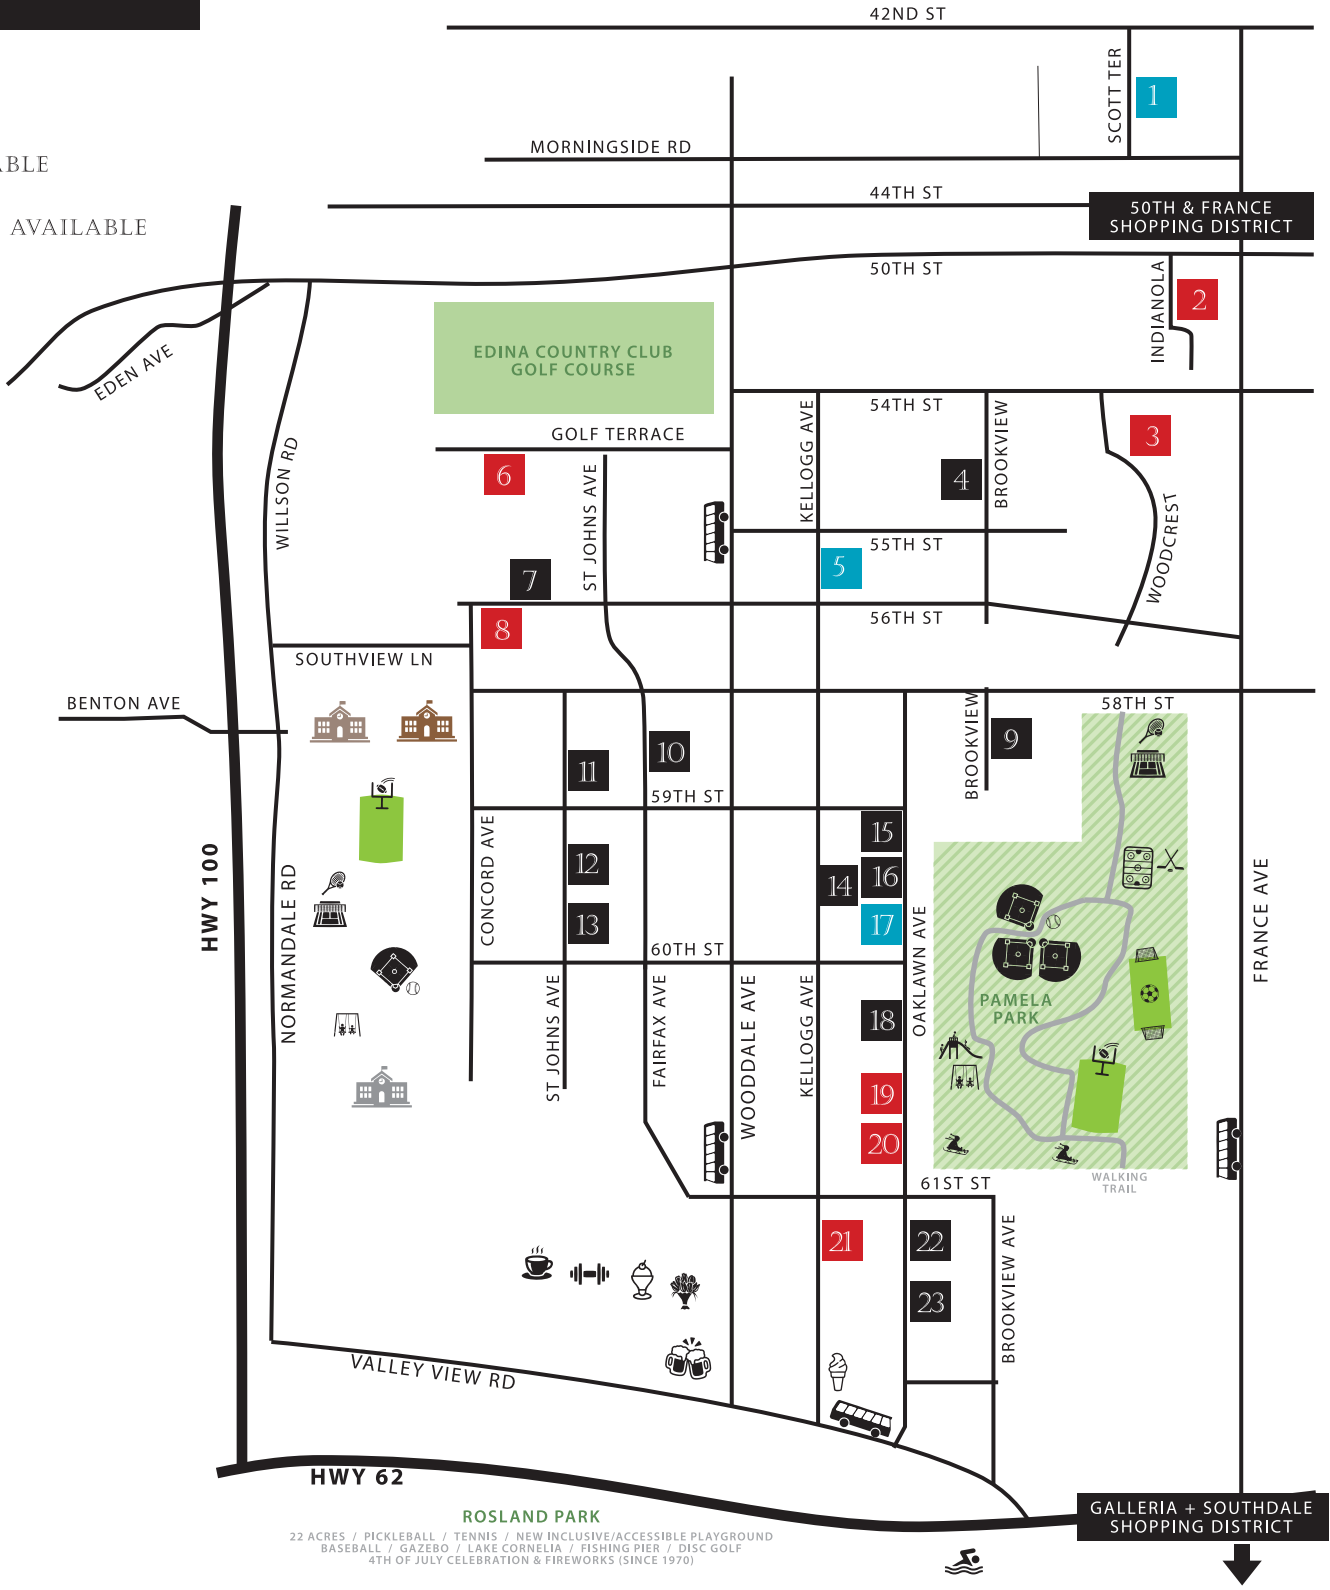

REFINED

CUSTOM HOMES

- SOLD
- AVAILABLE
- MODEL AVAILABLE

* Map not to scale. For illustration purposes only.

- | | | | | | | | |
|--|-----------------------------|--|---------------------|--|-------------------------------|--|----------------------|
| | FRENCH IMMERSION ELEMENTARY | | PATISSERIE MARGO | | ARTISTIC FLORAL | | BUS LINE |
| | SOUTH VIEW MIDDLE SCHOOL | | PHYSICAL CULTURE(v) | | TOWN HALL BREWERY/RESTAURANT | | EDINA AQUATIC CENTER |
| | CONCORD ELEMENTARY | | SNUFFY'S MALT SHOP | | NEIGHBORHOOD ICE CREAM SHOPPE | | |

MAPPED HOMES

1 - 4227 SCOTT TERRACE	13 - 5933 ST. JOHNS
2 - 5033 INDIANOLA	14 - 5921 KELLOGG
3 - 5421 WOODCREST	15 - 5900 OAKLAWN
4 - 5428 BROOKVIEW	16 - 5904 OAKLAWN
5 - 5505 KELLOGG	17 - 5928 OAKLAWN
6 - 4617 GOLF TERRACE	18 - 6008 OAKLAWN
7 - 4604 W 56TH	19 - 6028 OAKLAWN
8 - 4629 WEST 56TH	20 - 6044 OAKLAWN
9 - 5825 BROOKVIEW	21 - 6105 KELLOGG
10 - 5821 FAIRFAX	22 - 6109 OAKLAWN
11 - 5837 ST. JOHNS	23 - 6113 OAKLAWN
12 - 5925 ST. JOHNS	