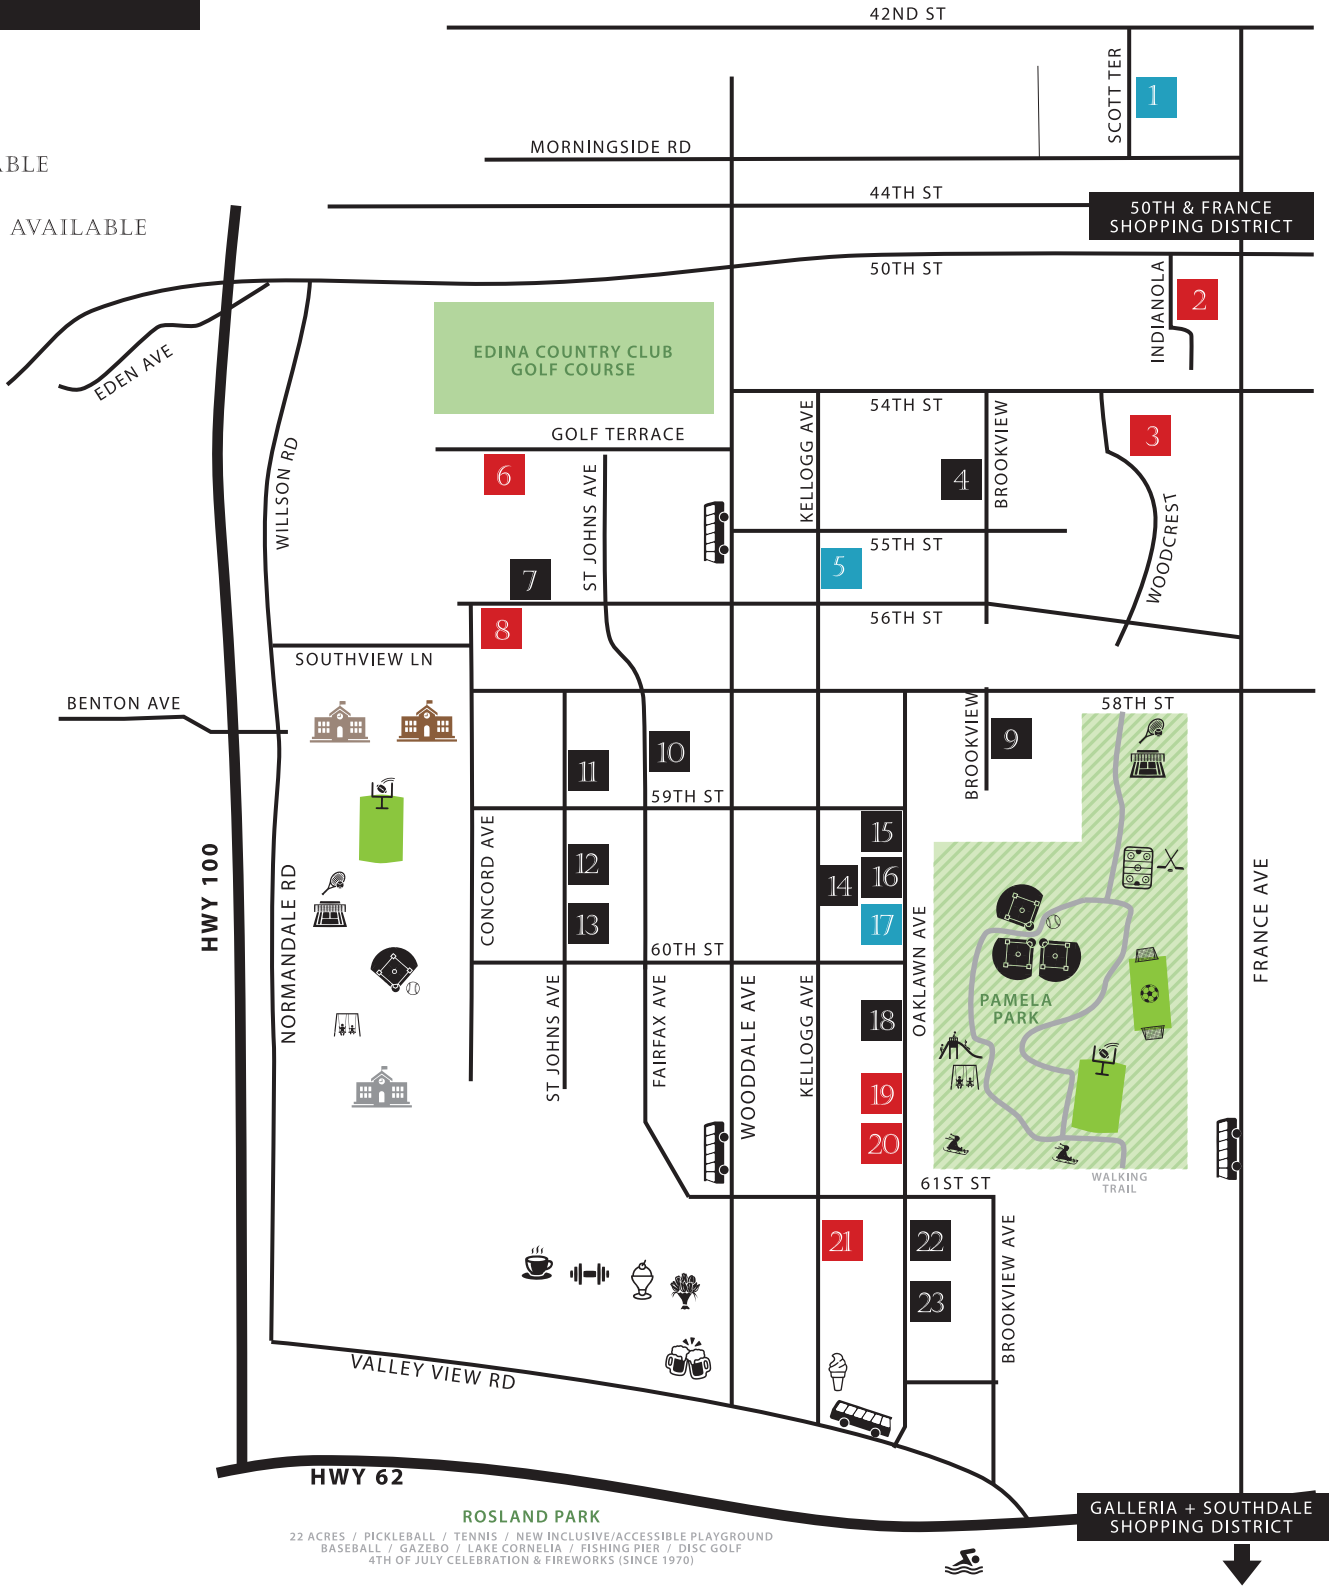

REFINED

CUSTOM HOMES

- SOLD
- AVAILABLE
- MODEL AVAILABLE

* Map not to scale. For illustration purposes only.

- | | | | |
|----------------------------|---------------------|-------------------------------|----------------------|
| FRENCH IMMERSON ELEMENTARY | PATISSERIE MARGO | ARTISTIC FLORAL | BUS LINE |
| SOUTH VIEW MIDDLE SCHOOL | PHYSICAL CULTURE(v) | TOWN HALL BREWERY/RESTAURANT | EDINA AQUATIC CENTER |
| CONCORD ELEMENTARY | SNUFFY'S MALT SHOP | NEIGHBORHOOD ICE CREAM SHOPPE | |

MAPPED HOMES

1 - 4227 SCOTT TERRACE	13 - 5933 ST. JOHNS
2 - 5033 INDIANOLA	14 - 5921 KELLOGG
3 - 5421 WOODCREST	15 - 5900 OAKLAWN
4 - 5428 BROOKVIEW	16 - 5904 OAKLAWN
5 - 5505 KELLOGG	17 - 5928 OAKLAWN
6 - 4617 GOLF TERRACE	18 - 6008 OAKLAWN
7 - 4604 W 56TH	19 - 6028 OAKLAWN
8 - 4629 WEST 56TH	20 - 6044 OAKLAWN
9 - 5825 BROOKVIEW	21 - 6105 KELLOGG
10 - 5821 FAIRFAX	22 - 6109 OAKLAWN
11 - 5837 ST. JOHNS	23 - 6113 OAKLAWN
12 - 5925 ST. JOHNS	

RECENTLY COMPLETED
